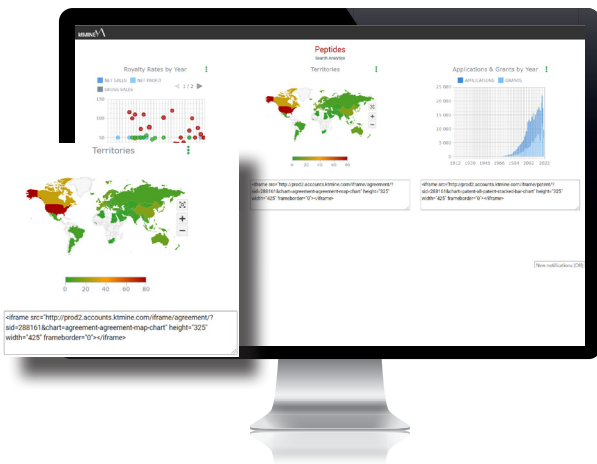

Analytics Widget App

Integrate. Collaborate. Analyze.

Integrate

The Analytics Widget App seamlessly integrates with existing internal systems providing direct access to a diverse repository of IP data with custom analytics.

Collaborate

User-based access enables high levels of collaboration while minimizing time spent on research. Set up recurring, live data updates to provide quick team access from your local computer, shared drive, intranet, or CRM.

Execute your strategy with high levels of confidence and collaboration by leveraging live, shareable global IP analytics.

Every organization contains several types of technology users. From reviewing a snapshot of live analytics, to accessing the full platform for deeper analysis - the ktMINE Analytics Widget App is the custom solution to strengthen competitive intelligence across teams from a familiar user interface.

Analyze

Share and view analytics from an existing environment or jump to the ktMINE platform for deeper analysis. ktMINE visualizations offer insight into trends within the entire IP landscape.

Quick and seamless integration.