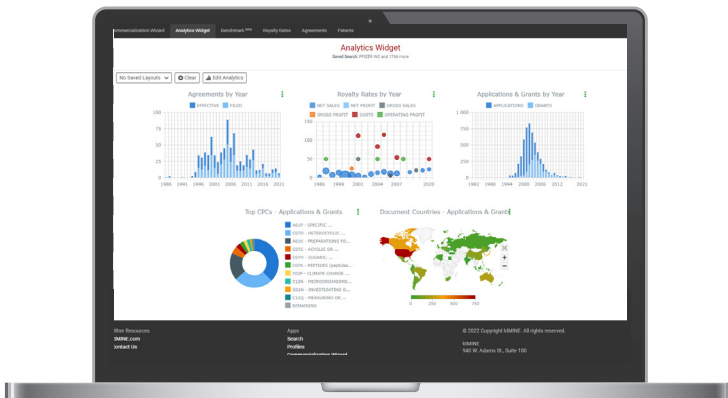

Analytics Widget App

Integrate. Collaborate. Analyze.

Integrate

The Analytics Widget App seamlessly integrates with existing internal systems providing direct access to a diverse repository of IP data with custom analytics.

Execute your strategy with high levels of confidence and collaboration by leveraging live, shareable global IP analytics.

Every organization contains several types of technology users. From reviewing a snapshot of live analytics, to accessing the full platform for deeper analysis - the ktMINE Analytics Widget App is the custom solution to strengthen competitive intelligence across teams from a familiar user interface.

Analyze

Share and view analytics from an existing environment or jump to the ktMINE platform for deeper analysis. ktMINE visualizations offer insight into trends within the entire IP landscape.

Quick and seamless integration.

Login

Select
Analytics

Embed and Export
for Intranets

Key Features

- ▶ Access seven datasets with over 100 preloaded visualizations for your analysis
- ▶ Easily embed code for quick set up and use
- ▶ No need to refresh or reshare, your analytics are updated in real-time