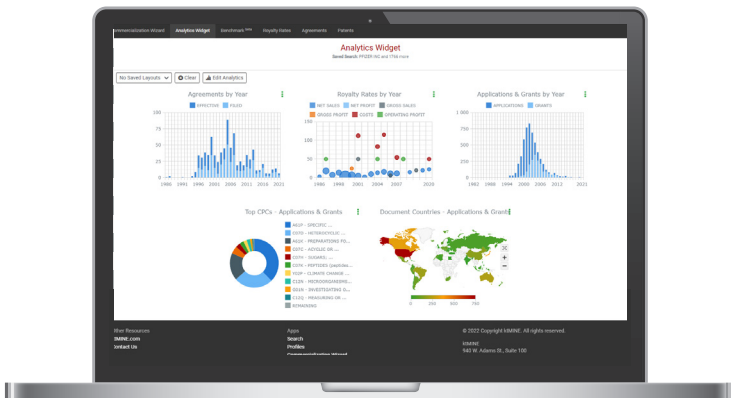

### Integrate

The Analytics Widget seamlessly integrates with existing internal systems providing direct access to a diverse repository of IP data with custom analytics.

### Analyze

Share and view analytics from an existing environment or jump to the ktMINE platform for deeper analysis. ktMINE visualizations offer insight into trends within the entire IP landscape.

# Quick and seamless integration.

Login

Select  
Analytics

Embed and Export  
for Intranets

## Key Features

- ▶ Access seven datasets with over preloaded 100 visualizations for your analysis
- ▶ Easily embed code for quick set up and use
- ▶ No need to refresh or reshare, your analytics are updated in real-time